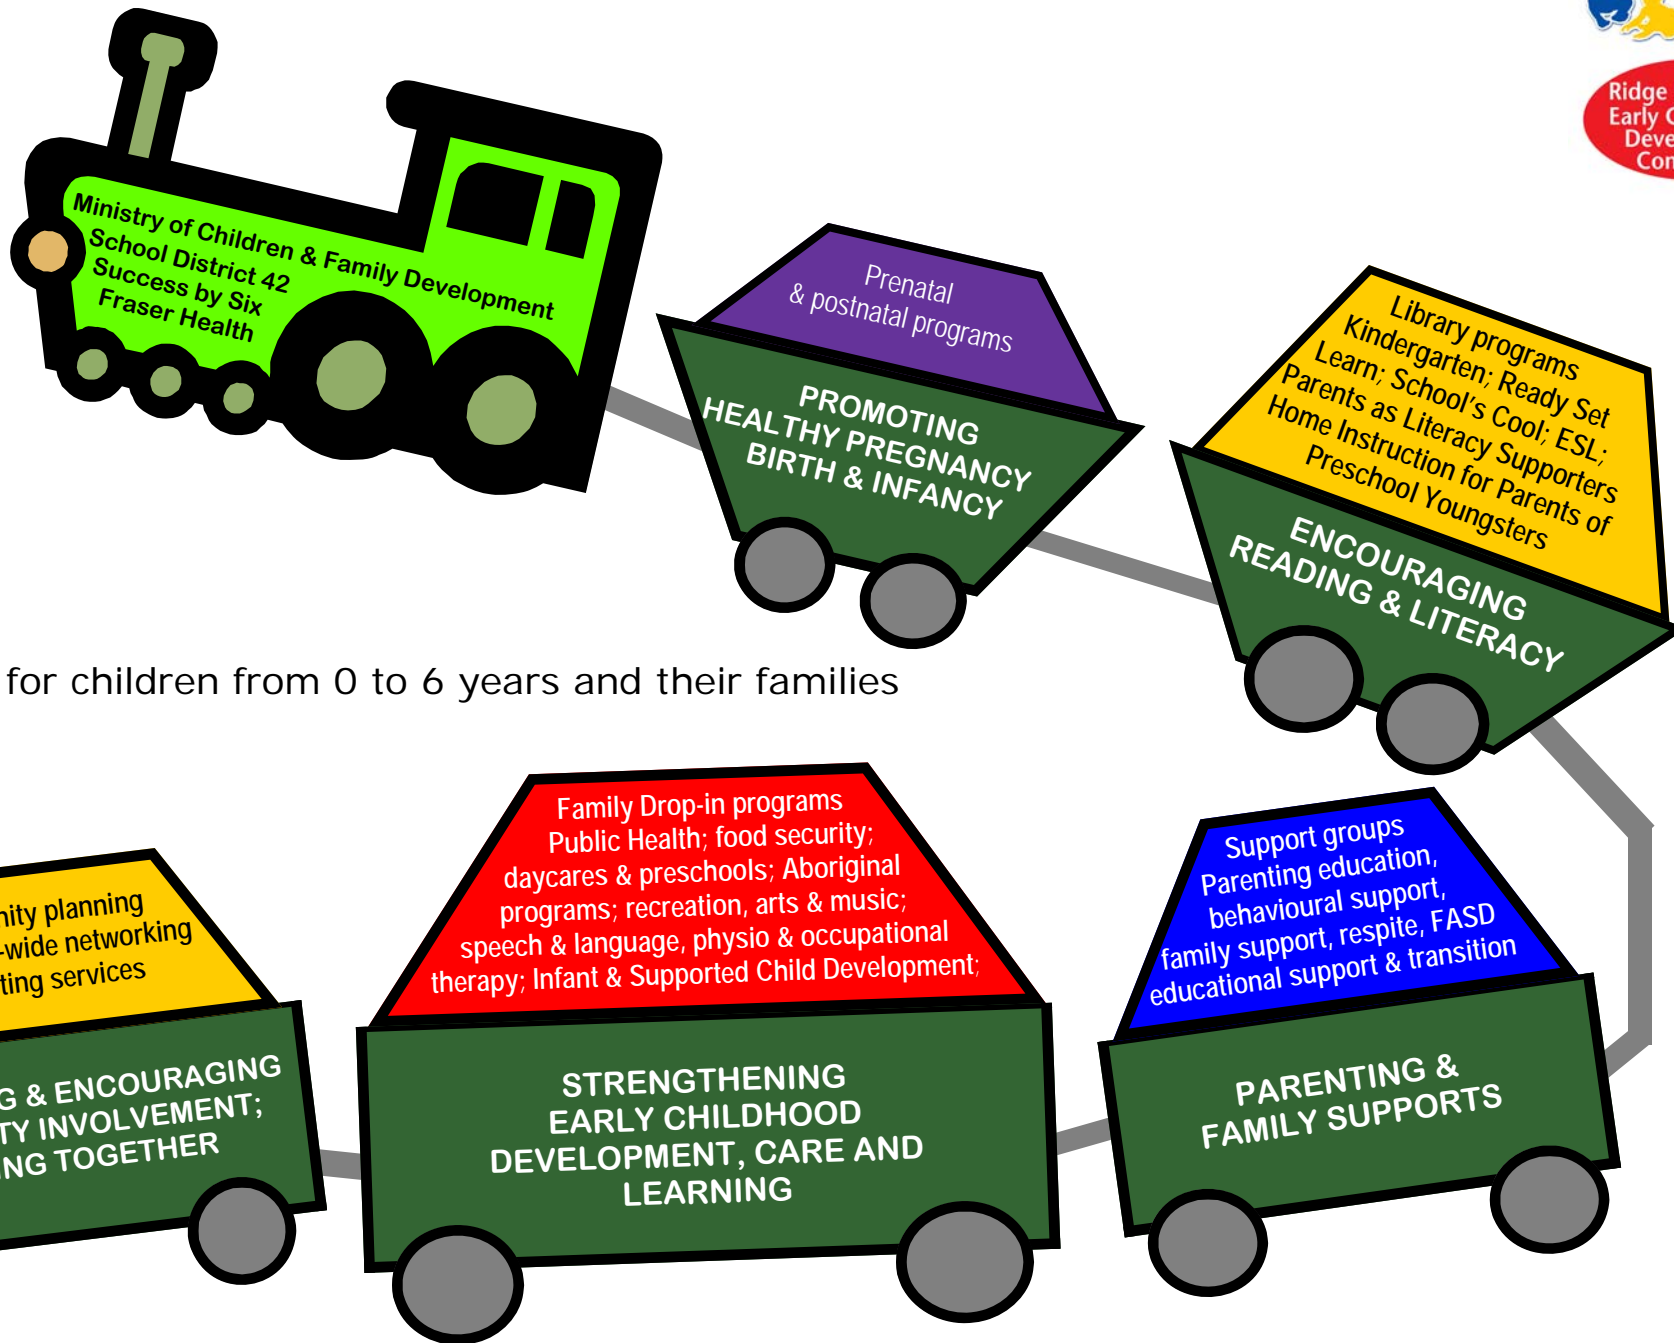

Ridge Meadows Early Childhood Development Committee

A sub committee of the Maple Ridge, Pitt Meadows, Katzie Community Network

Services for children from 0 to 6 years and their families