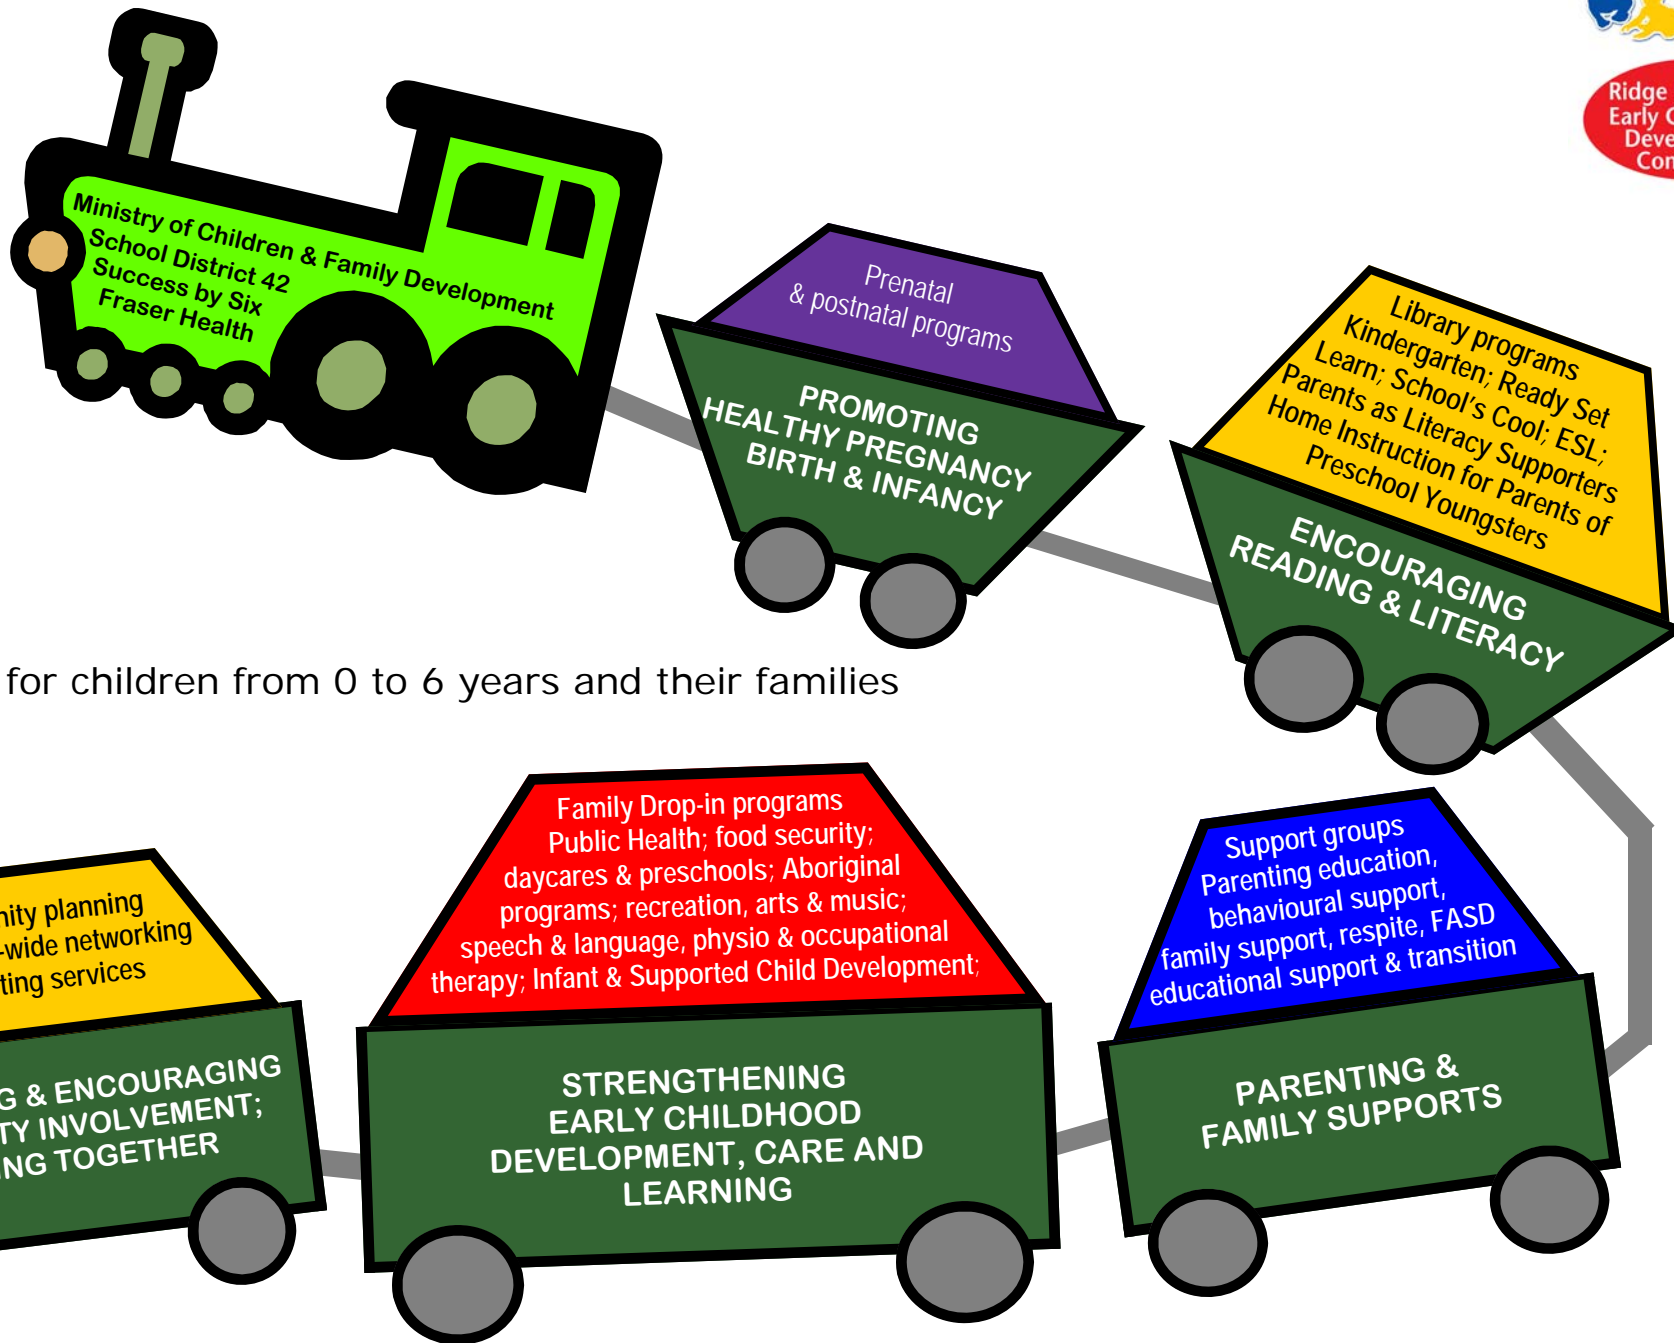

# Ridge Meadows Early Childhood Development Committee

A sub committee of the Maple Ridge, Pitt Meadows, Katzie Community Network

Services for children from 0 to 6 years and their families